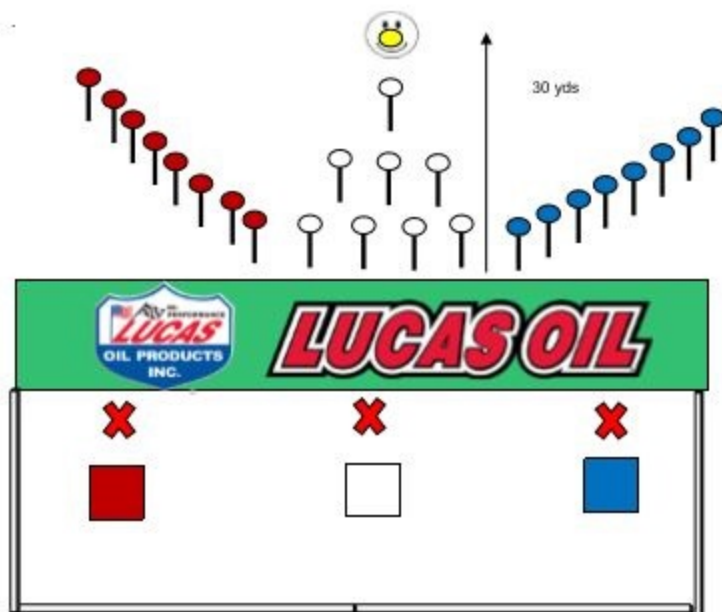

# Dead Mans Curve

RULES: LOPCCWC Rules

COURSE DESIGNER: LOTeam

# Formula T1 Race Day

RULES: LOPCCWC Rules

COURSE DESIGNER: LOTeam