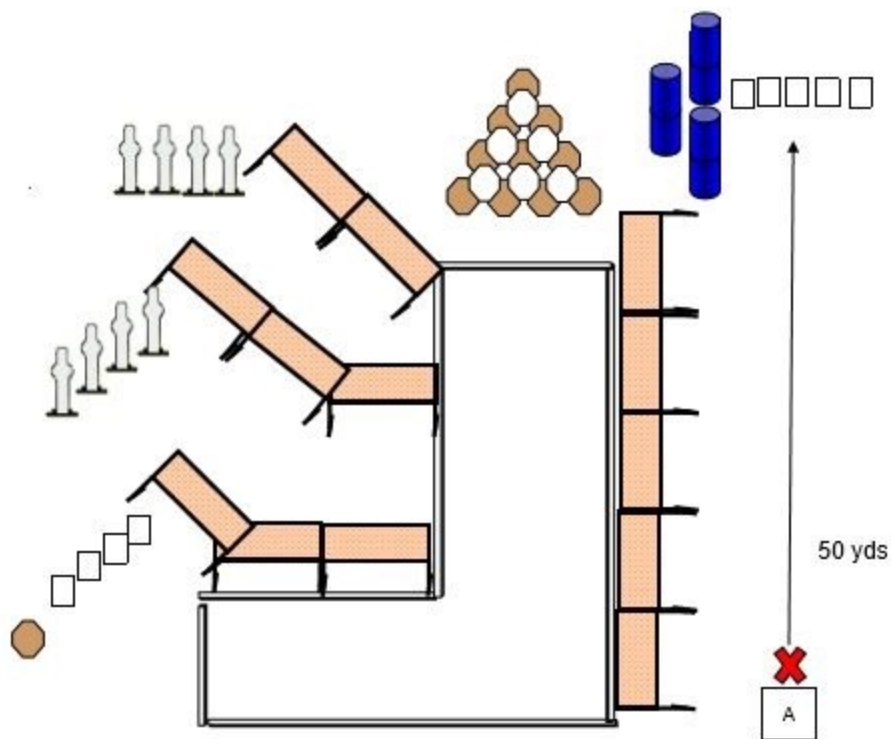

# Cannonball Run

RULES: LOPCCWC Rules

COURSE DESIGNER: LOTeam

# Dead Mans Curve

RULES: LOPCCWC Rules

COURSE DESIGNER: LOTeam

# Formula T1 Race Day

RULES: LOPCCWC Rules

COURSE DESIGNER: LOTeam

# Speed Racer

RULES: LOPCCWC Rules

COURSE DESIGNER: LOTeam