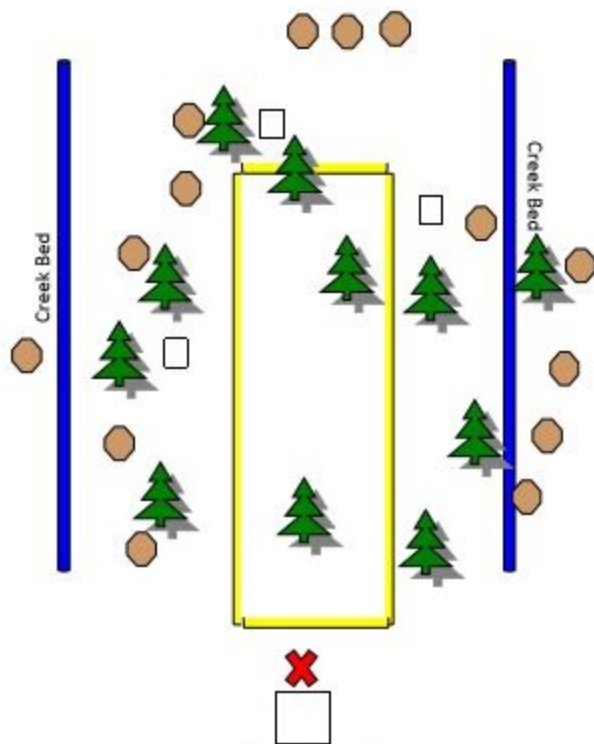

# Cannonball Run

RULES: LOPCCWC Rules

COURSE DESIGNER: LOTeam

# Dead Mans Curve

RULES: LOPCCWC Rules

COURSE DESIGNER: LOTeam

# Formula T1 Race Day

RULES: LOPCCWC Rules

COURSE DESIGNER: LOTeam

# Speed Racer

RULES: LOPCCWC Rules

COURSE DESIGNER: LOTeam